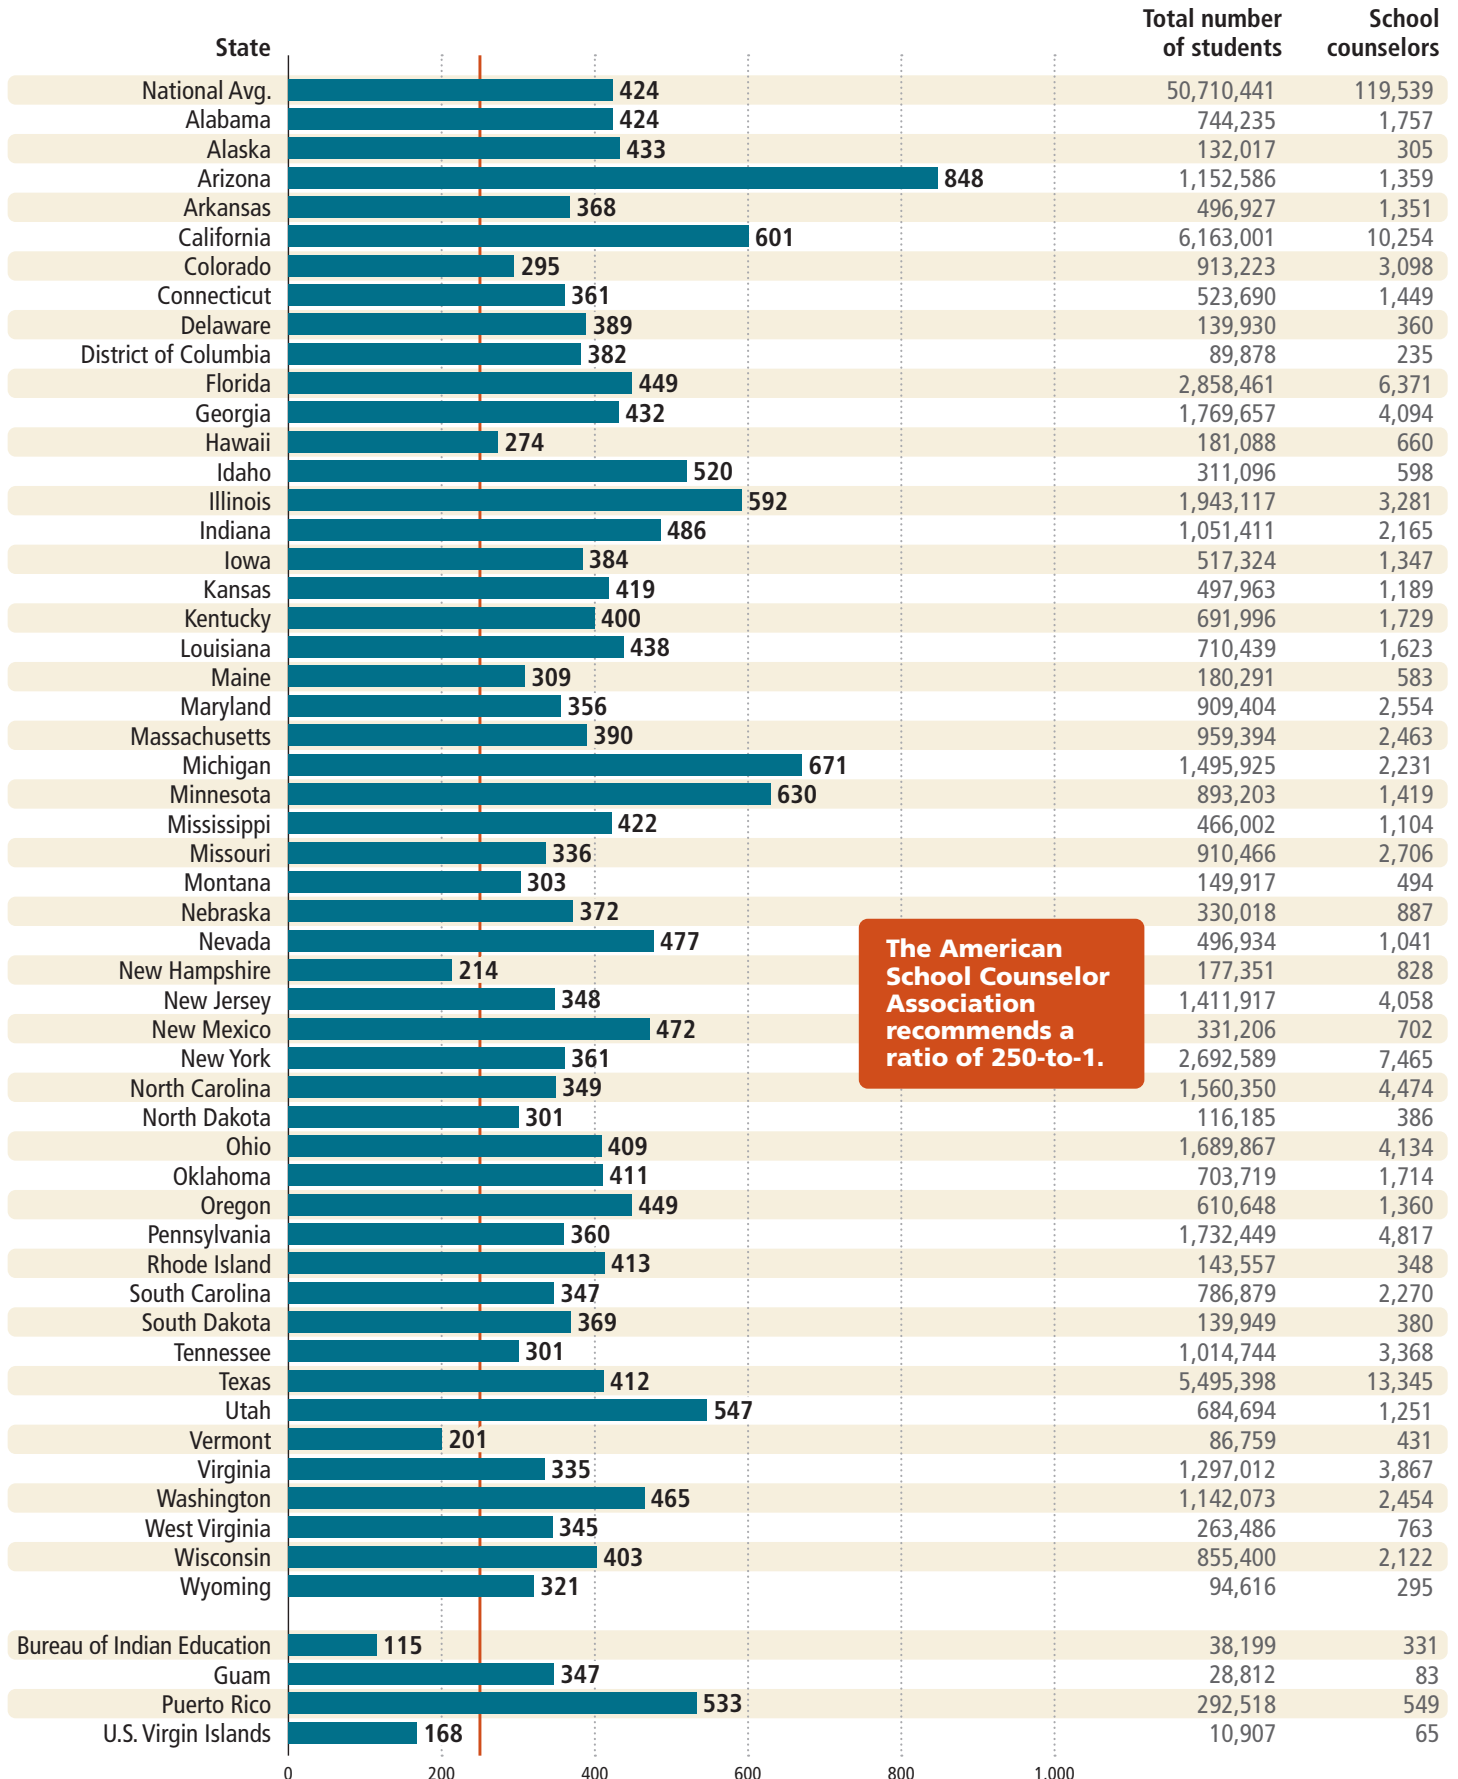

Student-to-School-Counselor Ratio 2019–2020

The American School Counselor Association recommends a ratio of 250-to-1.

Data Source: U.S. Department of Education, National Center for Education Statistics, Common Core of Data (CCD), "State Nonfiscal Public Elementary/Secondary Education Survey," 2019-20 v.1a. <https://nces.ed.gov/CCD/ELSI/>